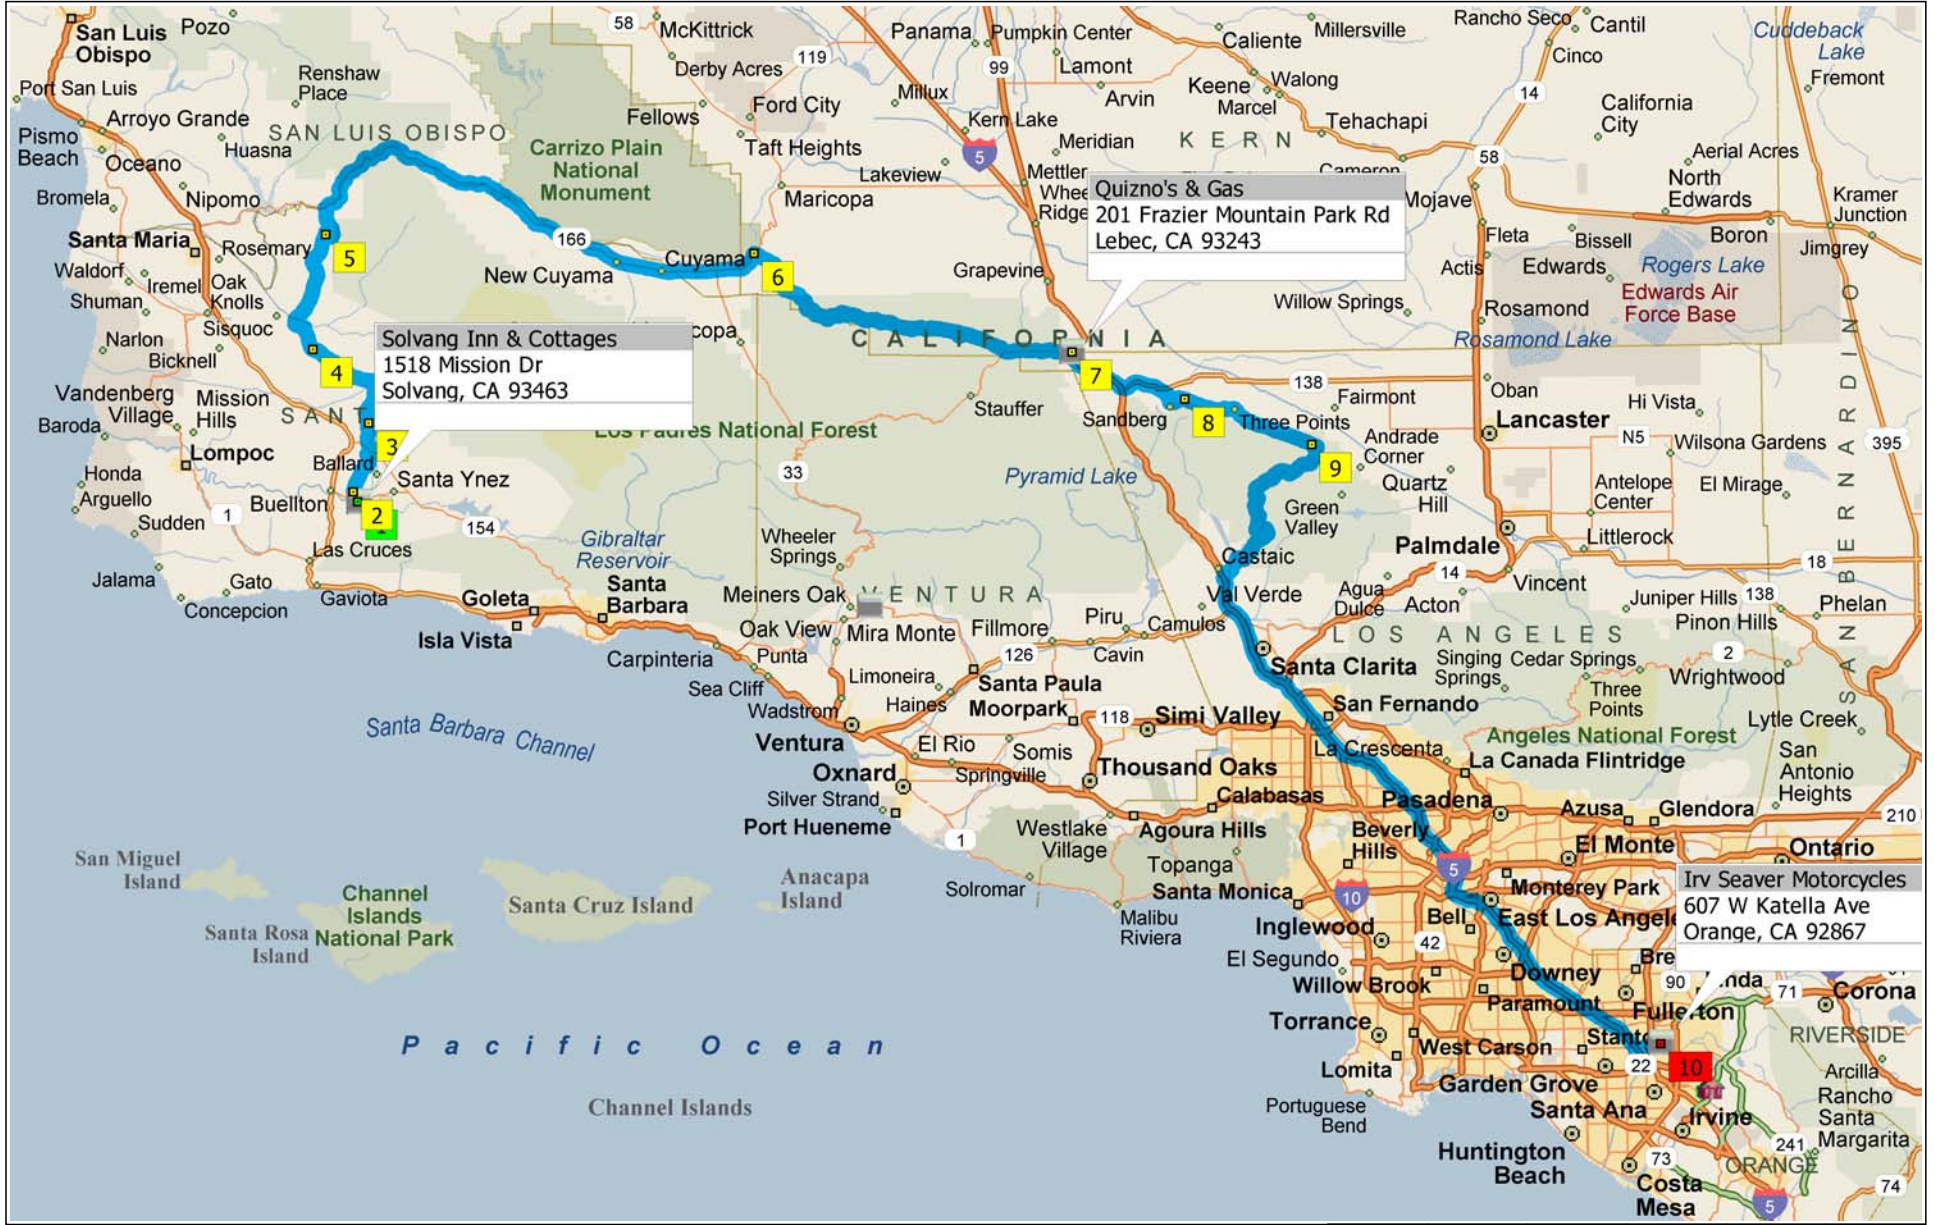

2016 Solvang Inn & Cottages to Home

258.7 miles; 6 hours, 37 minutes

0 mi 20 40 60