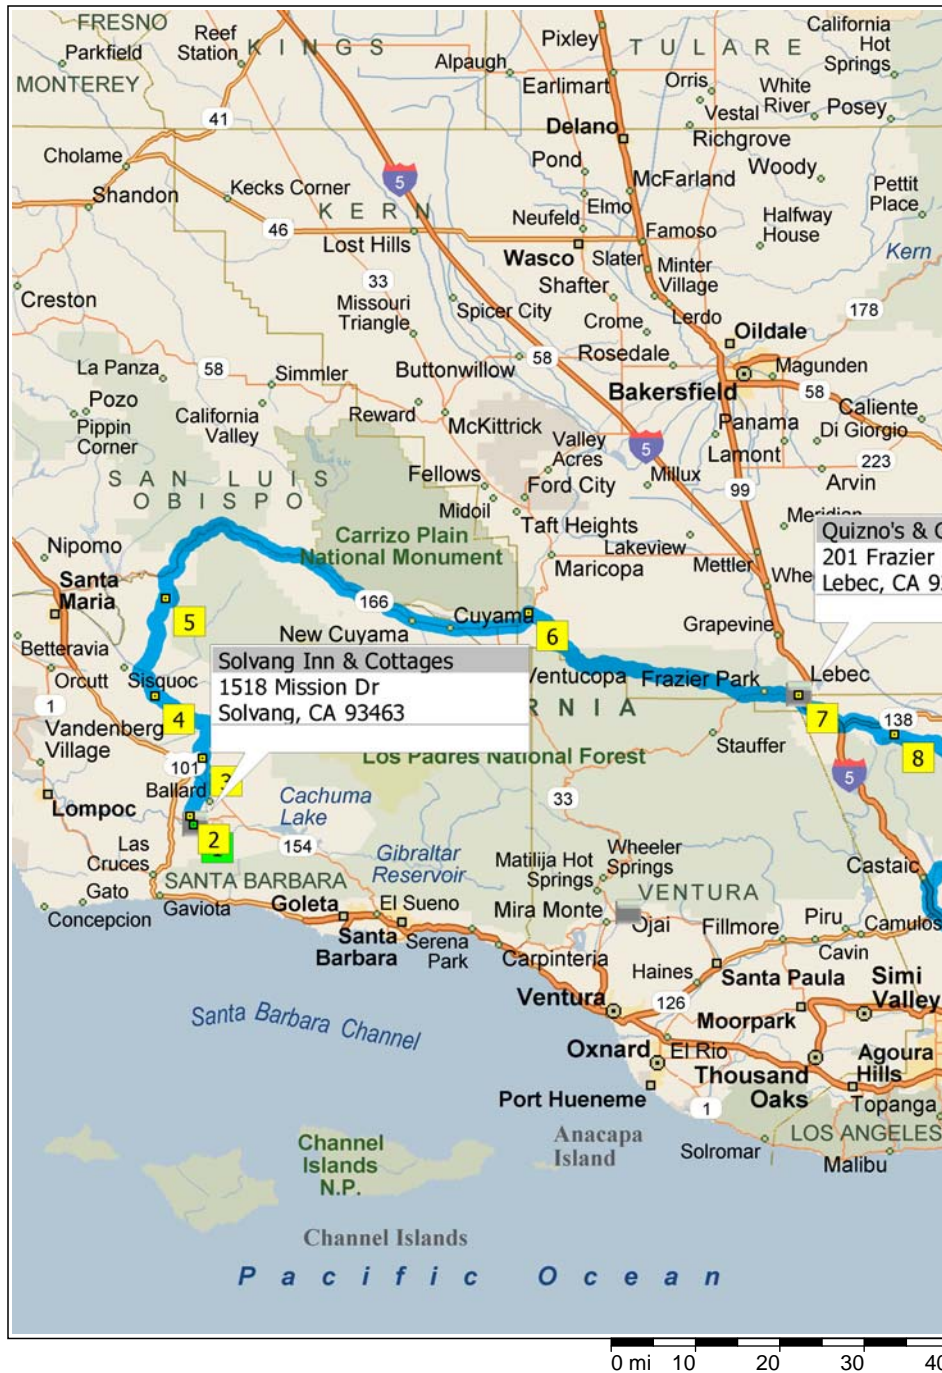

2016 Solvang Inn & Cottages to Home

258.7 miles; 6 hours, 37 minutes

0 mi 20 40 60

9:00 AM	0.0 mi	1 Depart Solvang Inn & Cottages [1518 Mission Dr, Solvang, CA 93463] on CA-246 [Mission Dr] (East) for 0.2 mi
9:00 AM	0.2 mi	Turn LEFT (North) onto Atterdag Rd for 0.3 mi
9:01 AM	0.4 mi	Road name changes to Chalk Hill Rd for 1.2 mi
9:05 AM	1.6 mi	2 At near Solvang, stay on Chalk Hill Rd (West) for 0.1 mi
9:05 AM	1.7 mi	Keep STRAIGHT onto Ballard Canyon Rd for 5.2 mi
9:21 AM	6.9 mi	Turn LEFT (North) onto Foxen Canyon Rd for 3.1 mi
9:27 AM	10.0 mi	3 At 4620 Foxen Canyon Rd, Los Olivos, CA 93441, stay on Foxen Canyon Rd (North-East) for 1.2 mi
9:29 AM	11.3 mi	Turn RIGHT to stay on Foxen Canyon Rd for 11.2 mi
9:49 AM	22.5 mi	4 At near Sisquoc, stay on Foxen Canyon Rd (West) for 3.5 mi
9:55 AM	25.9 mi	Turn RIGHT (North) onto Tepusquet Rd for 10.7 mi
10:25 AM	36.7 mi	5 At near Garey, stay on Tepusquet Rd (North) for 5.1 mi
10:40 AM	41.8 mi	Turn RIGHT (East) onto CA-166 [Cuyama Hwy] for 51.5 mi
11:32 AM	93.3 mi	6 At near Cuyama, turn RIGHT (East) onto Cerro Noroeste Rd for 21.3 mi
11:54 AM	114.6 mi	Bear LEFT (East) onto Mil Potrero Hwy for 8.2 mi
12:04 PM	122.8 mi	Road name changes to Cuddy Valley Rd for 5.0 mi
12:10 PM	127.8 mi	Bear LEFT (East) onto Cuddy Valley Rd [Frazier Mountain Park Rd] for 0.1 mi
12:10 PM	127.9 mi	Road name changes to Frazier Mountain Park Rd for 6.9 mi
12:18 PM	134.8 mi	7 Arrive Quizno's & Gas [201 Frazier Mountain Park Rd, Lebec, CA 93243]
1:18 PM	134.8 mi	Depart Quizno's & Gas [201 Frazier Mountain Park Rd, Lebec, CA 93243] on Lebec Rd (South) for 43 yds
1:18 PM	134.8 mi	Turn LEFT (East) onto Frazier Mountain Park Rd, then immediately turn RIGHT (South-East) onto Ramp for 0.4 mi
1:19 PM	135.2 mi	Merge onto I-5 for 5.7 mi