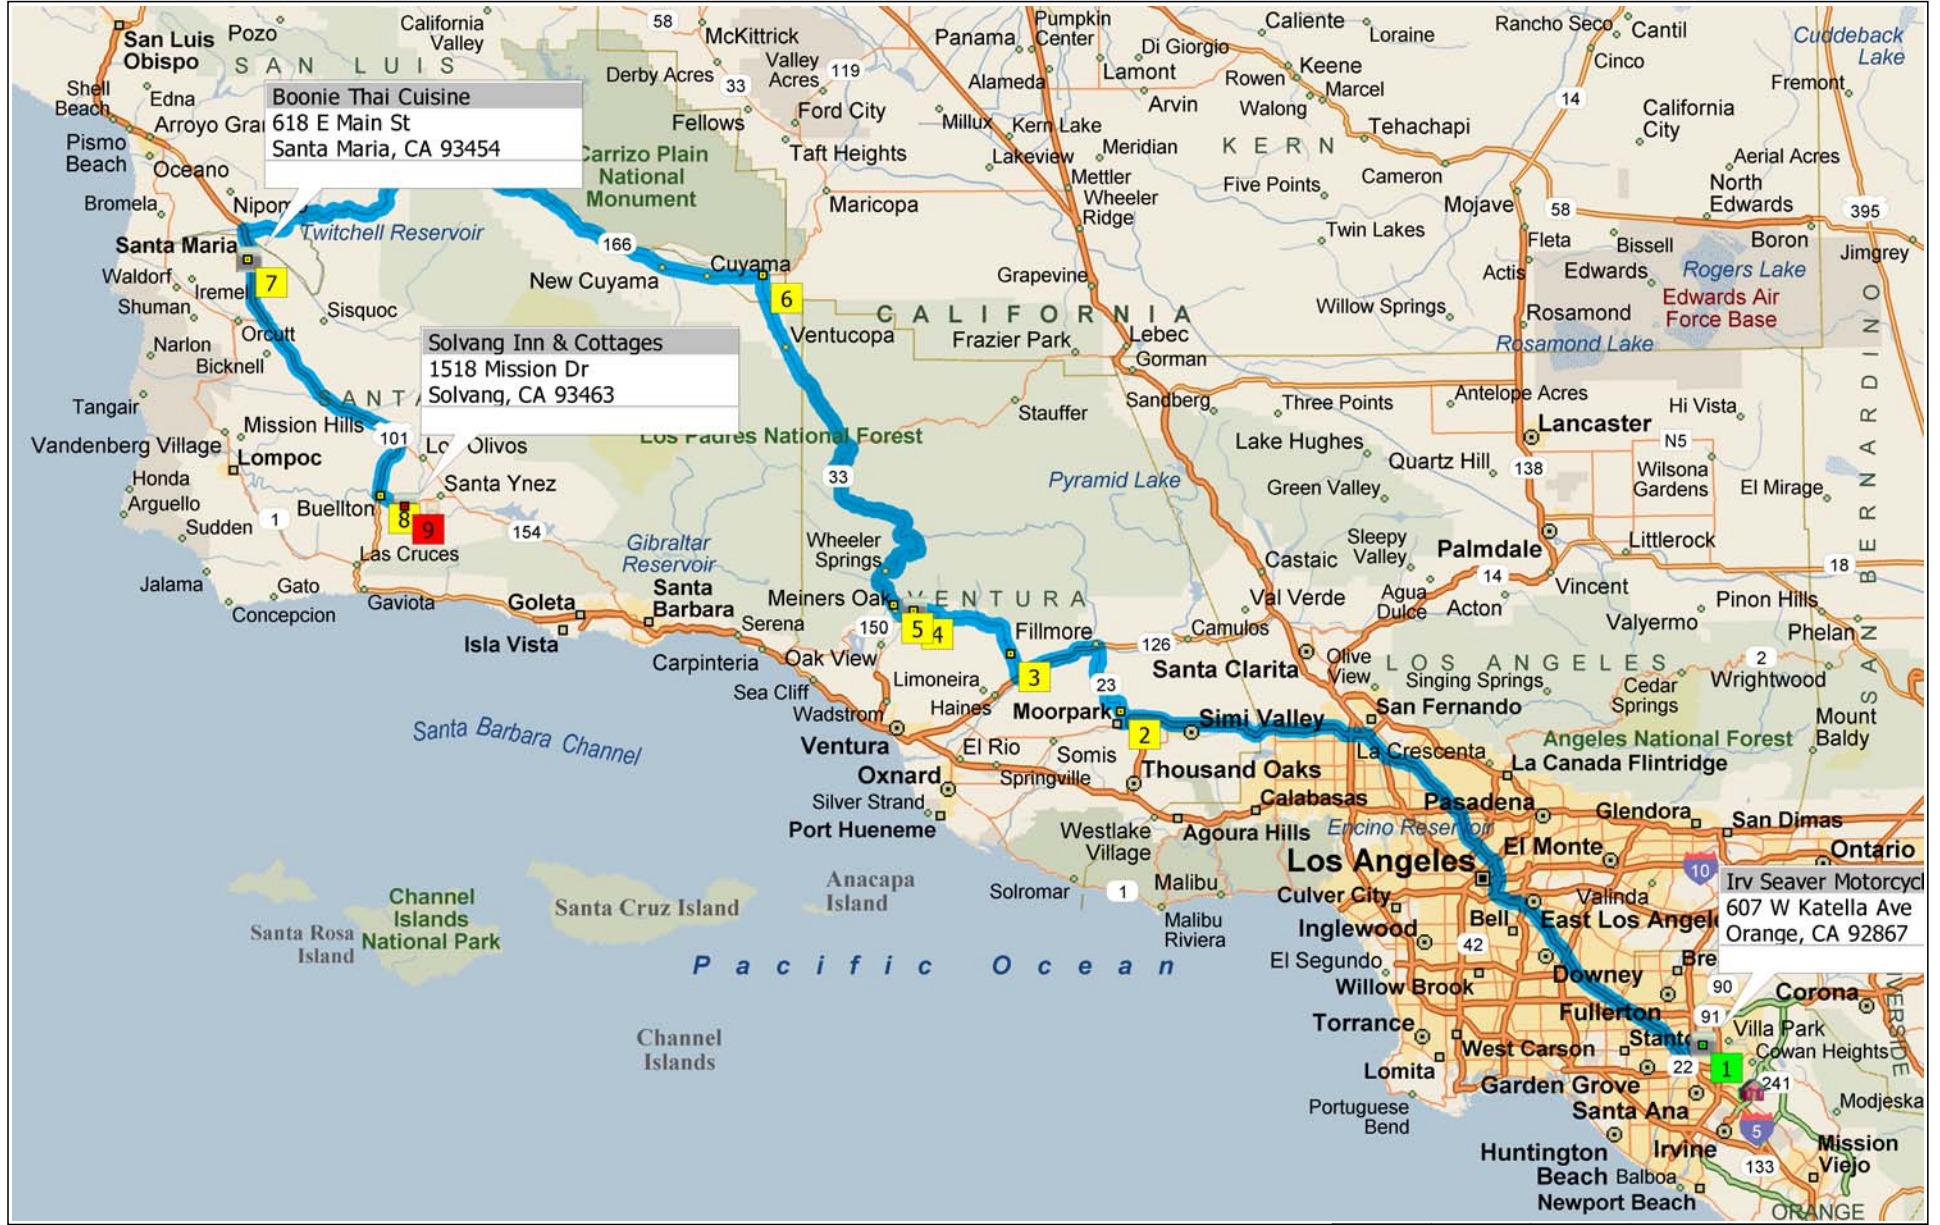

2016 Irv Seaver Motorcycles to Solvang Inn & Cottages

272.4 miles; 6 hours, 13 minutes

0 mi 20 40 60

8:15 AM	0.0 mi	1 Depart Irv Seaver Motorcycles [607 W Katella Ave, Orange, CA 92867] on (W) Katella Ave (West) for 2.6 mi
8:19 AM	2.6 mi	Take Ramp (RIGHT) onto I-5 [Santa Ana Fwy] for 25.2 mi towards I-5 N / Los Angeles
8:41 AM	27.8 mi	Merge onto I-10 [I-5] for 1.1 mi
8:42 AM	28.9 mi	Keep STRAIGHT onto I-5 [Golden State Fwy] for 20.7 mi towards I-5 N / Sacramento
9:00 AM	49.6 mi	Turn RIGHT onto Ramp for 0.1 mi towards CA-118
9:01 AM	49.8 mi	Take Ramp (LEFT) onto CA-118 [Ronald Reagan Fwy] for 24.9 mi towards CA-118 W
9:22 AM	74.7 mi	At exit 19A, keep RIGHT onto Ramp for 0.4 mi towards Princeton Ave
9:22 AM	75.0 mi	Turn LEFT (South) onto Princeton Ave for 0.1 mi
9:23 AM	75.2 mi	Keep STRAIGHT onto Princeton Ave [E Los Angeles Ave] for 1.3 mi
9:25 AM	76.4 mi	Turn RIGHT (North) onto Spring Rd for 1.3 mi
9:27 AM	77.7 mi	2 At near Epworth, turn RIGHT (North) onto CA-23 [Walnut Canyon Rd] for 9.6 mi
9:38 AM	87.3 mi	Turn LEFT (West) onto CA-126 [W Ventura St] for 8.8 mi
9:47 AM	96.1 mi	At exit 12, keep RIGHT onto Ramp for 0.2 mi towards CA-150 / 10th Street / Santa Paula
9:48 AM	96.3 mi	Turn RIGHT (North) onto CA-150 [S 10th St] for 2.6 mi
9:52 AM	98.9 mi	3 At near Santa Paula, stay on CA-150 [Ojai Rd] (North) for 14.0 mi
10:11 AM	112.9 mi	4 Arrive Chevron [360 E Ojai Ave, Ojai CA 93023, United States, Tel: +(1)-805-6462286]
10:26 AM	112.9 mi	Depart Chevron [360 E Ojai Ave, Ojai CA 93023, United States, Tel: +(1)-805-6462286] on CA-150 [E Ojai Ave] (West) for 1.1 mi
10:28 AM	114.0 mi	Turn RIGHT (North-West) onto CA-33 [Maricopa Hwy] for 1.6 mi
10:31 AM	115.6 mi	5 At near Wheeler Springs, stay on CA-33 [Maricopa Hwy] (North) for 55.8 mi

Route summary

Total journey cost	\$30.27
Driving distance	272.4 miles
Trip duration	6 hours, 13 minutes
Driving time	4 hours, 43 minutes
Crow's flight distance between all stops	210.5 miles

Route segment details