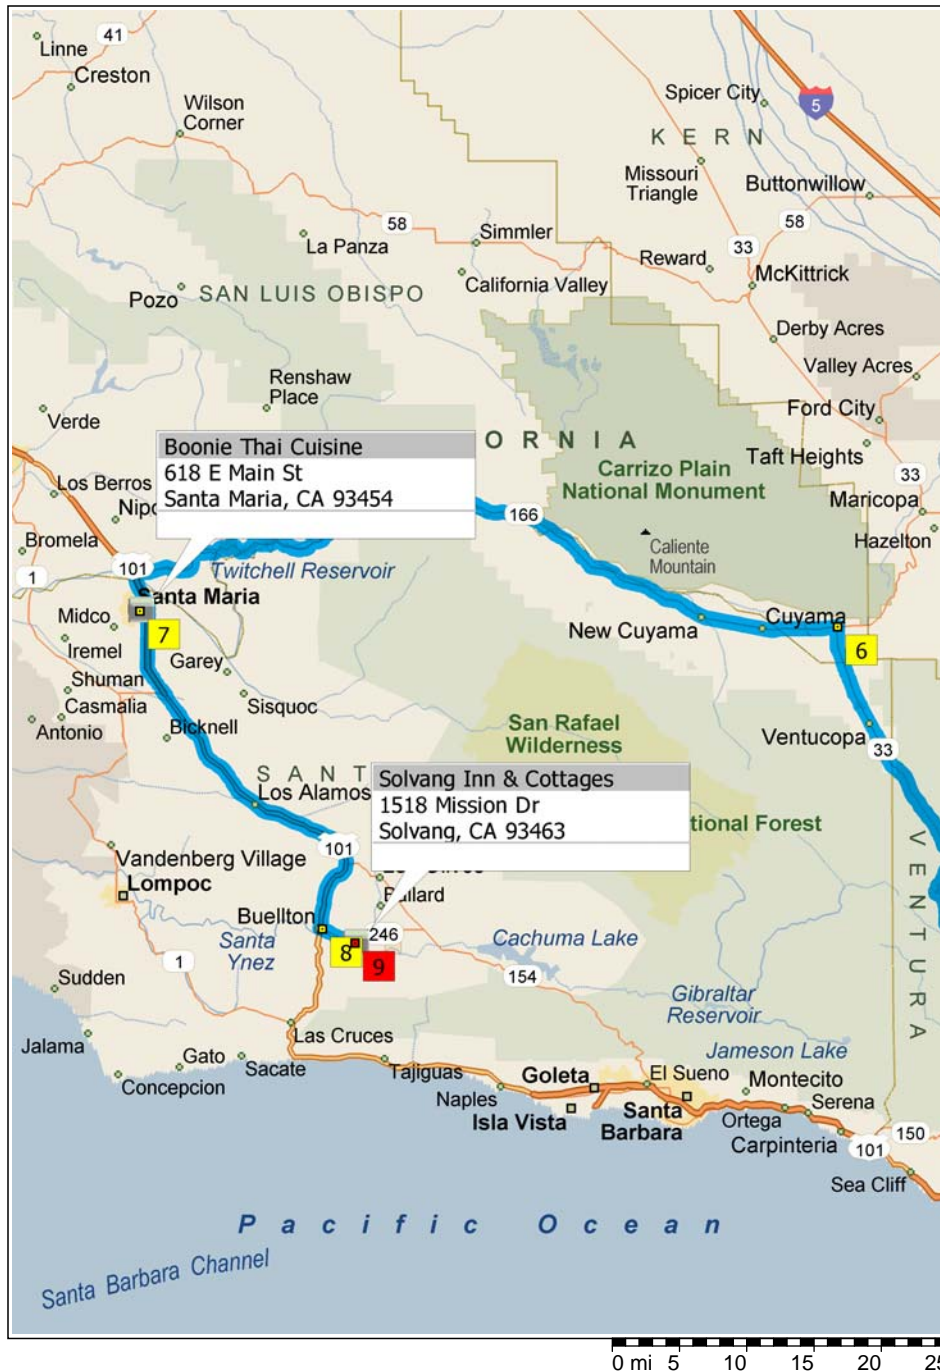

2016 Irv Seaver Motorcycles to Solvang Inn & Cottages

272.4 miles; 6 hours, 13 minutes

0 mi 20 40 60

8:15 AM	0.0 mi	1 Depart Irv Seaver Motorcycles [607 W Katella Ave, Orange, CA 92867] on (W) Katella Ave (West) for 2.6 mi
8:19 AM	2.6 mi	Take Ramp (RIGHT) onto I-5 [Santa Ana Fwy] for 25.2 mi towards I-5 N / Los Angeles
8:41 AM	27.8 mi	Merge onto I-10 [I-5] for 1.1 mi
8:42 AM	28.9 mi	Keep STRAIGHT onto I-5 [Golden State Fwy] for 20.7 mi towards I-5 N / Sacramento
9:00 AM	49.6 mi	Turn RIGHT onto Ramp for 0.1 mi towards CA-118
9:01 AM	49.8 mi	Take Ramp (LEFT) onto CA-118 [Ronald Reagan Fwy] for 24.9 mi towards CA-118 W
9:22 AM	74.7 mi	At exit 19A, keep RIGHT onto Ramp for 0.4 mi towards Princeton Ave
9:22 AM	75.0 mi	Turn LEFT (South) onto Princeton Ave for 0.1 mi
9:23 AM	75.2 mi	Keep STRAIGHT onto Princeton Ave [E Los Angeles Ave] for 1.3 mi
9:25 AM	76.4 mi	Turn RIGHT (North) onto Spring Rd for 1.3 mi
9:27 AM	77.7 mi	2 At near Epworth, turn RIGHT (North) onto CA-23 [Walnut Canyon Rd] for 9.6 mi
9:38 AM	87.3 mi	Turn LEFT (West) onto CA-126 [W Ventura St] for 8.8 mi
9:47 AM	96.1 mi	At exit 12, keep RIGHT onto Ramp for 0.2 mi towards CA-150 / 10th Street / Santa Paula
9:48 AM	96.3 mi	Turn RIGHT (North) onto CA-150 [S 10th St] for 2.6 mi
9:52 AM	98.9 mi	3 At near Santa Paula, stay on CA-150 [Ojai Rd] (North) for 14.0 mi
10:11 AM	112.9 mi	4 Arrive Chevron [360 E Ojai Ave, Ojai CA 93023, United States, Tel: +(1)-805-6462286]
10:26 AM	112.9 mi	Depart Chevron [360 E Ojai Ave, Ojai CA 93023, United States, Tel: +(1)-805-6462286] on CA-150 [E Ojai Ave] (West) for 1.1 mi
10:28 AM	114.0 mi	Turn RIGHT (North-West) onto CA-33 [Maricopa Hwy] for 1.6 mi
10:31 AM	115.6 mi	5 At near Wheeler Springs, stay on CA-33 [Maricopa Hwy] (North) for 55.8 mi

Route summary

Total journey cost	\$30.27
Driving distance	272.4 miles
Trip duration	6 hours, 13 minutes
Driving time	4 hours, 43 minutes
Crow's flight distance between all stops	210.5 miles

Route segment details